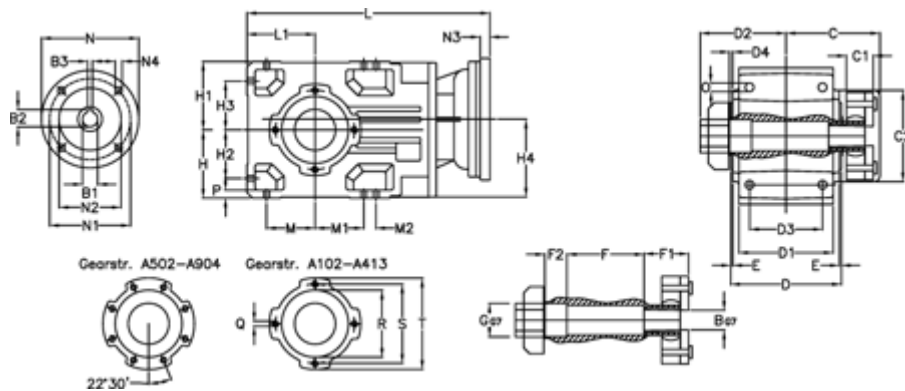

Article number: 296003520186225

Description: Bevel helical gearbox
A353QF30-201,8-P71B5

Measures

B = 30	D1 = 166	F2 = 53	L = 417.0	N3 = 4,5
B1 = 14	D2 = 80	G = 42	L1 = 100	N4 = M8x16
B2 = 16.3	D3 = 135	GA = 43	M = 73.0	O = 12.0
B3 = 5	d4 = 5.0	H = 100	M1 = 73.0	P = 11
C = 70.0	Description = A353 QF-xx P71 B5	H1 = 100	M2 = 11	Q = M10x17
C1 = 24	E = 3.5	H2 = 73.0	N = 160	R = 110
C2 = 90.0	F = 12.0	H3 = 73.0	N1 = 130	S = 130
D = 173	F1 = 48.0	H4 = 114.0	N2 = 110	T = 150